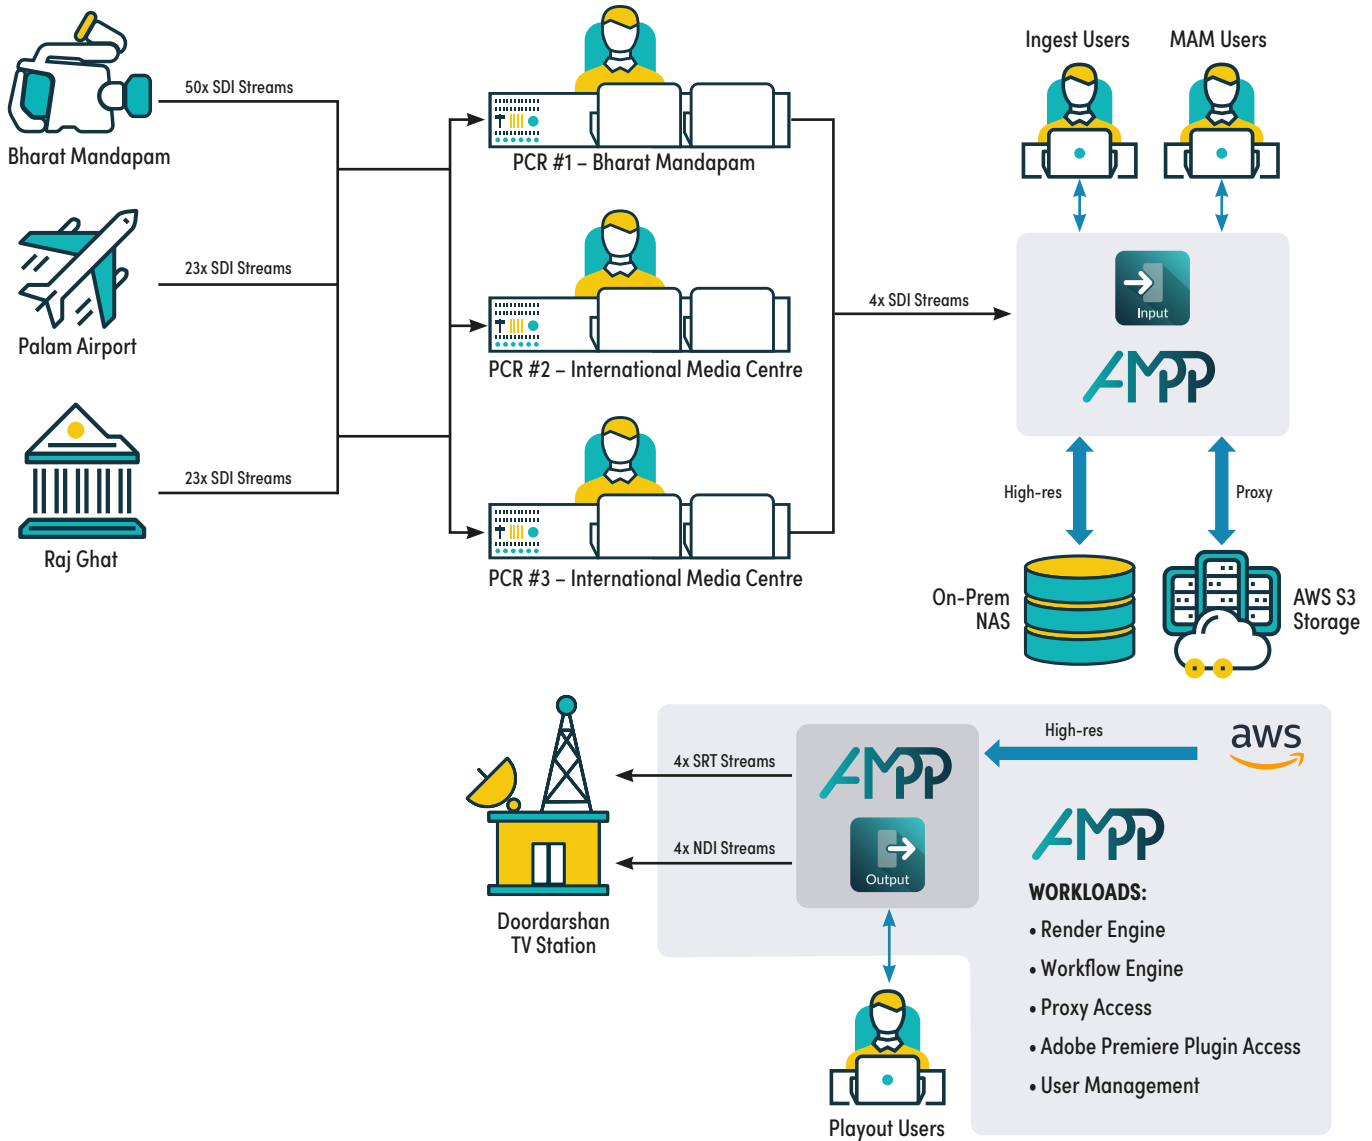

Production & Coverage, Telecast and Distribution of G20 Summit, New Delhi

This product may be protected by one or more patents. For further information, please visit: www.grassvalley.com/patents

CS-PUB-3-1057A-EN

Grass Valley®, GV®, GV AMPP®, GV Grass Valley®, and the Grass Valley logo are trademarks or registered trademarks of Grass Valley USA, LLC, or its affiliated companies in the United States and other jurisdictions. Grass Valley products listed above are trademarks or registered trademarks of Grass Valley USA, LLC or its affiliated companies, and other parties may also have trademark rights in other terms used herein. Copyright © 2024 Grass Valley Canada. All rights reserved. Specifications subject to change without notice.

www.grassvalley.com Join the Conversation at GrassValleyLive on [Facebook](#), [X](#), [YouTube](#) and Grass Valley on [LinkedIn](#)